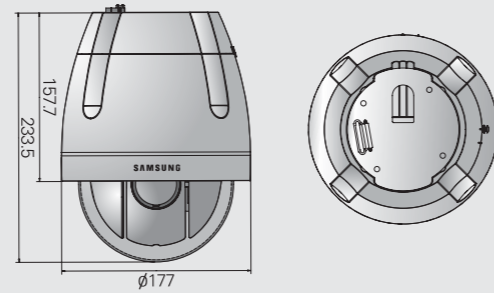

SCC-C6433(P) / 6435(P)

High-Resolution SmartDome Camera

Features

- 1/4" 410K/470K Pixels CCD
- x32 Optical Zoom Lens (x16 D-Zoom)
- High-Resolution : 540(Color) / 570(BW) TV Lines
- Day & Night
- Min. illumination : SCC-C6433(P) - 0.002 Lux (15 IRE, Sens-up x256, Color)
  - 0.0002 Lux (15 IRE, Sens-up x256, B/W)
  SCC-C6435(P) - 0.001 Lux (15 IRE, Sens-up x256, Color)
  - 0.0001 Lux (15 IRE, Sens-up x256, B/W)
- x128(NTSC)/x160(PAL) WDR Function (SCC-C6435(P) only)
- Full Auto focus function - Privacy Mask zone (16 Area)
- PAN (Max 400°/sec), Tilt (200°/sec)
- 360° Endless PAN (Slip-ring), 0~180° Tilt
- RTC Function for Schedule setting
- Multi-Protocol (more than 8 Companies), Multi-OSD

Dimensions (unit : mm)